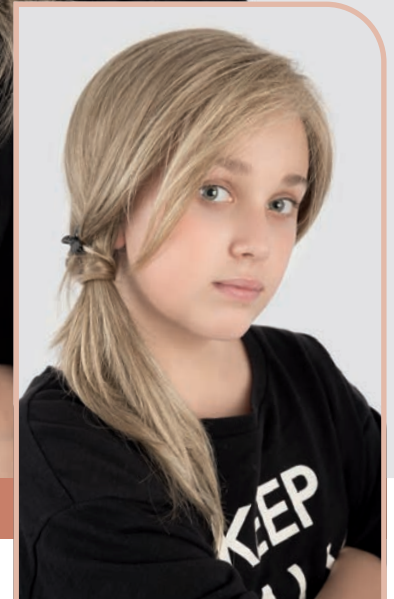

middleblonde
20.26.14

lightblonde
22.23.16

SMALL
HEAD SIZE
52-54 CM

EMMA ★★★★★▶

pictured colour: LIGHTBROWN

AFTER THE RAIN
COMES THE SUN!
HAVE FUN!

Model: SARA
(see page 14-15)

SARA ★★☆☆

pictured colour:
LIGHTBROWN

COLOURS

darkbrown
6.4

chocolatebrown
8.12.6

lightbrown
12.830.20

middleblonde
14.26.20

goldblonde
26.22.19

naturalblonde
22.26.20

lightblonde
25.23.26

SMALL
HEAD SIZE
52-54 CM

SARA ★★☆☆

pictured colour: MIDDLEBLONDE