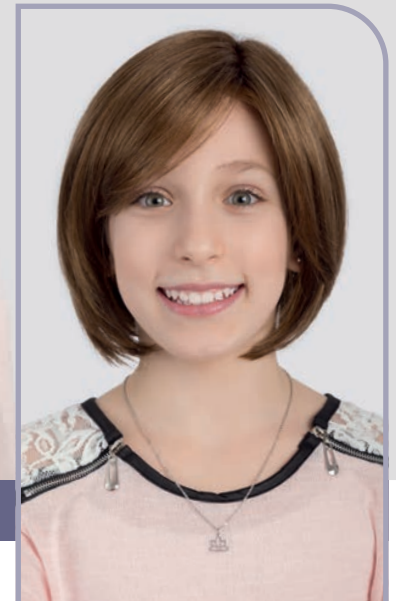

middleblonde
12.26

lightblonde
22.26.20

EMMA ★★★★★▶

pictured colour: LIGHTBLONDE

COLOURS

chocolatebrown
830.6

middlebrown
12.8.6

lightbrown
830.27.12

middleblonde
20.26.14

lightblonde
22.23.16

SMALL
HEAD SIZE
52-54 CM

EMMA ★★★★★▶

pictured colour: LIGHTBROWN

AFTER THE RAIN
COMES THE SUN!
HAVE FUN!

Model: SARA
(see page 14-15)

SARA ★★☆☆

pictured colour:
LIGHTBROWN

COLOURS

darkbrown
6.4

chocolatebrown
8.12.6

lightbrown
12.830.20

middleblonde
14.26.20

goldblonde
26.22.19

naturalblonde
22.26.20