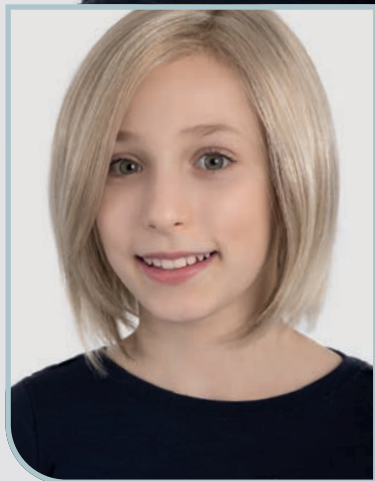

Ellen Wone

COLOURS

darkbrown
4.6

middlebrown
6.30.4

chocolatebrown
830.6.27

lightbrown
12.830

middleblonde
14.26.20

naturalblonde
16.26.20

lightblonde
26.16.22

pictured colour: MIDDLEBLONDE

ANNE NATURE ★★★★★★

SMALL
HEAD SIZE
52-54 CM

REMY
HUMAN
HAIR

JOIN YOUR
HEARTS. FRIENDS
FOREVER!

Model: ELI
(see page 8-9)

SMALL
HEAD SIZE
52-54 CM

ELI ★★☆☆

pictured colour:
LIGHTBLONDE

ELI ★★☆☆

pictured colour: LIGHTBROWN

COLOURS

darkbrown
4.2

chocolatebrown
830.6

lightbrown
12.830.20